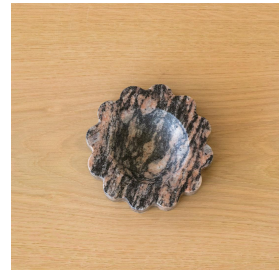

MINI SUN SCOOP, HOUSE PARTY

\$165.00

SKU# ANH0020

IMAGES

DESCRIPTION

Hand-sculpted tray featuring a smooth scalloped edge in a mini size. Made in India and designed by Anastasio Home.

*As this is a natural stone object, unique color and pattern variations should be embraced.