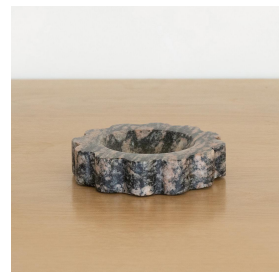

MINI SUN SCOOP, HOUSE PARTY

\$165.00

SKU# ANH0020

IMAGES

DESCRIPTION

Hand-sculpted tray featuring a smooth scalloped edge in a mini size. Made in India and designed by Anastasio Home.

*As this is a natural stone object, unique color and pattern variations should be embraced.

Measures 5.5" D x 1.5" H

+1 (323) 438 3210

customerservice@panoplie.com

panoplie.com