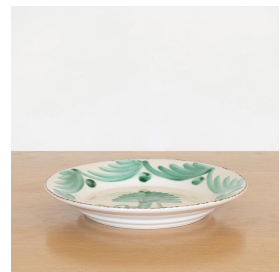

DINNER PLATE WITH PALM, GREEN

\$55.00

SKU# ABI403705

IMAGES

DESCRIPTION

Beautiful off white and green hand painted plate inspired by traditional Portuguese Talavera. Microwave and dishwasher safe. Newly made in Portugal and sold individually. Please inquire about current lead time. Measures 10.25" D