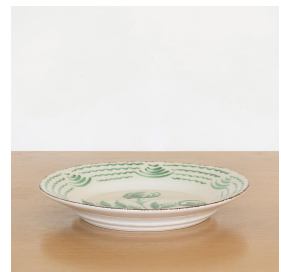

DINNER PLATE WITH WAVES, GREEN

\$55.00

SKU# ABI403709

IMAGES

DESCRIPTION

Beautiful off white and green hand painted plate inspired by traditional Portuguese Talavera. Microwave and dishwasher safe. Newly made in Portugal and sold individually. Please inquire about current lead times. Measures 10.25" D