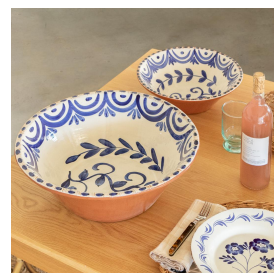

BLUE TALAVERA BOWL, LARGE

\$325.00

SKU# ABI403713

IMAGES

DESCRIPTION

Beautiful off white and blue hand painted bowl inspired by traditional Portuguese Talavera. Microwave and dishwasher safe. Newly made in Portugal and sold individually. Please inquire for current lead time. Measures 6" H x 17.25" D