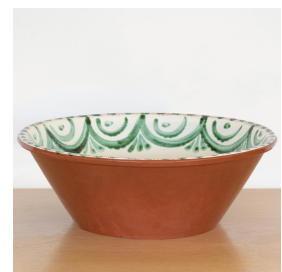

GREEN TALAVERA BOWL, LARGE

\$325.00

SKU# ABI403712

IMAGES

DESCRIPTION

Beautiful off white and green hand painted bowl inspired by traditional Portuguese Talavera. Microwave and dishwasher safe. Newly made in Portugal and sold individually. Please inquire about current lead time.
Measures 17" D x 5.75" H