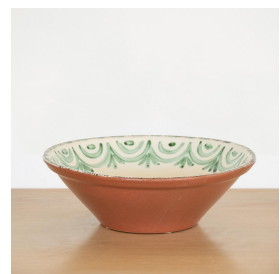

GREEN TALAVERA BOWL, MEDIUM

\$115.00

SKU# ABI403728

IMAGES

DESCRIPTION

Beautiful off white and green hand painted bowl inspired by traditional Portuguese Talavera. Microwave and dishwasher safe. Newly made in Portugal and sold individually. Please inquire about current lead times. Measures 12.25" D x 4" H