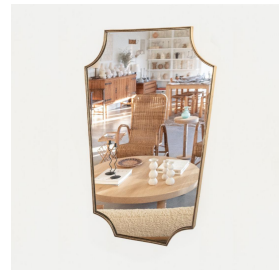

LARGE ITALIAN BRASS MIRROR

\$2,800.00

SKU# VIN00944

IMAGES

DESCRIPTION

Vintage 1940's Italian brass mirror in large rectangle shape with inverted rounded corners. Beautiful brass bead detail around edge of frame with nice age and patina. Original mirror. Measures 32.5" H x 22" W (top) x 18" W (base) x 1" D.
Vintage 1940's Italian brass mirror in large rectangle shape with inverted rounded corners. Beautiful brass bead detail around edge of frame with nice age and patina. Original mirror. Measures 32.5" H x 22" W (top) x 18" W (base) x 1" D.