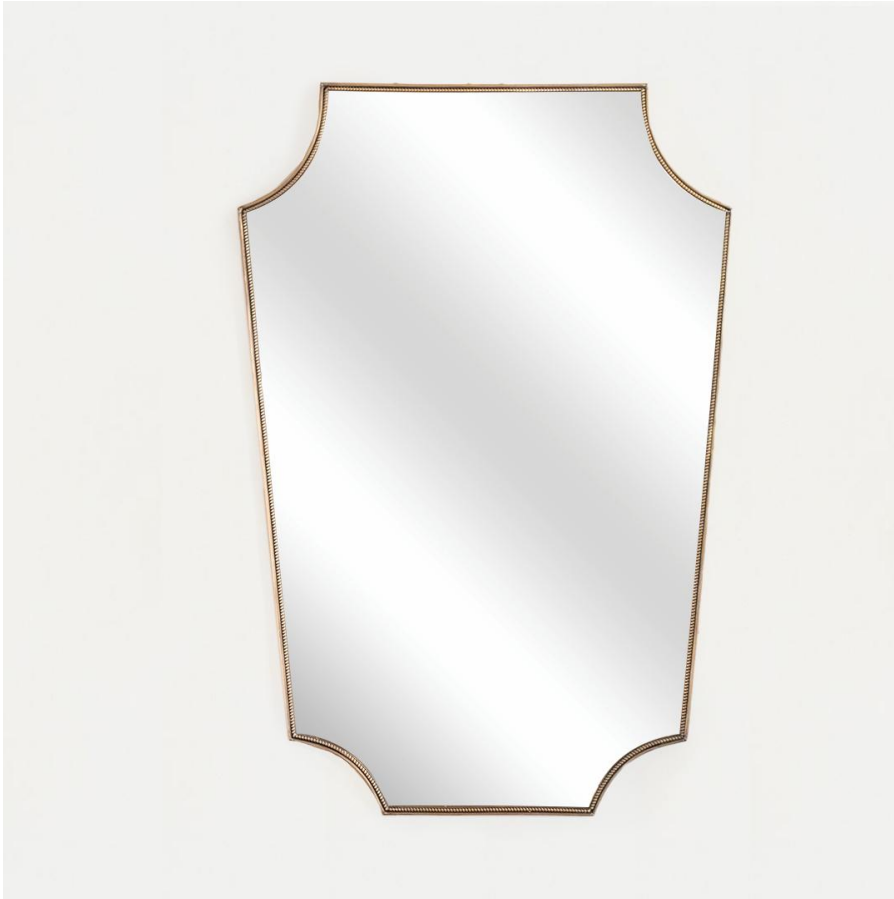

LARGE ITALIAN BRASS MIRROR

\$2,800.00

SKU# VIN00944

IMAGES

DESCRIPTION

Vintage 1940's Italian brass mirror in large rectangle shape with inverted rounded corners. Beautiful brass bead detail around edge of frame with nice age and patina. Original mirror. Measures 32.5" H x 22" W (top) x 18" W (base) x 1" D.
Vintage 1940's Italian brass mirror in large rectangle shape with inverted rounded corners. Beautiful brass bead detail around edge of frame with nice age and patina. Original mirror. Measures 32.5" H x 22" W (top) x 18" W (base) x 1" D.