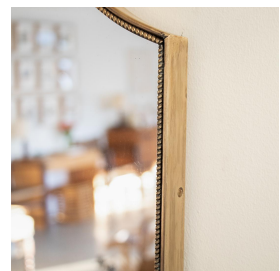

LARGE ITALIAN BRASS MIRROR

\$2,800.00

SKU# VIN00944

IMAGES

DESCRIPTION

Vintage 1940's Italian brass mirror in large rectangle shape with inverted rounded corners. Beautiful brass bead detail around edge of frame with nice age and patina. Original mirror. Measures 32.5" H x 22" W (top) x 18" W (base) x 1" D.
Vintage 1940's Italian brass mirror in large rectangle shape with inverted rounded corners. Beautiful brass bead detail around edge of frame with nice age and patina. Original mirror. Measures 32.5" H x 22" W (top) x 18" W (base) x 1" D.