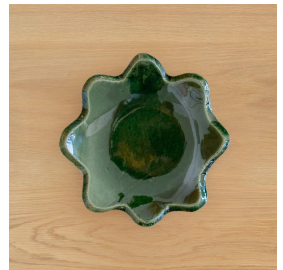

CERAMIC SCALLOPED CATCH-ALL TRAY, GREEN

\$160.00

SKU# MSC04

IMAGES

DESCRIPTION

Glazed stoneware catch-all tray with wavy scalloped border. Made by Los Angeles ceramicist Morgan Peck. Measures 8.75" D x 1.5" H.

Glazed stoneware catch-all tray with wavy scalloped border. Made by Los Angeles ceramicist Morgan Peck. Measures 8.75" D x 1.5" H.

8279 Melrose Ave Los Angeles CA 90046

+1 (323) 438 3210

customerservice@panoplie.com