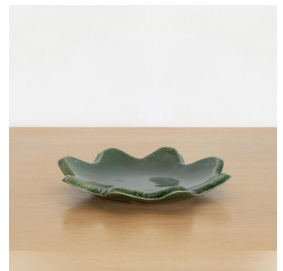

CERAMIC SCALLOPED CATCH-ALL TRAY, GREEN

\$160.00

SKU# MSC04

IMAGES

DESCRIPTION

Glazed stoneware catch-all tray with wavy scalloped border. Made by Los Angeles ceramicist Morgan Peck. Measures 8.75" D x 1.5" H.

Glazed stoneware catch-all tray with wavy scalloped border. Made by Los Angeles ceramicist Morgan Peck. Measures 8.75" D x 1.5" H.

8279 Melrose Ave Los Angeles CA 90046

+1 (323) 438 3210

customerservice@panoplie.com