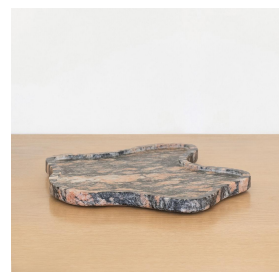

THE FLO TRAY, HOUSE PARTY

\$260.00

SKU# ANH0025

IMAGES

DESCRIPTION

Sculptural tray cut from a single piece of stone, designed by Anastasio Home.

*As this is a natural stone object, unique color and pattern variations should be embraced.