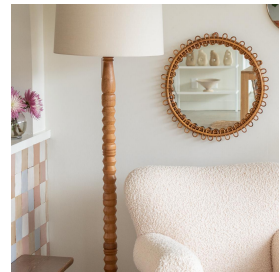

ITALIAN CIRCULAR RATTAN MIRROR

\$1,400.00

SKU# VIN00996

IMAGES

DESCRIPTION

Italian rattan mirror in an circular shape with looping rattan encompassing the mirror. Nice vintage condition with original rattan and finish. Mirror has been newly replaced. Measures 20" D x 1.5" H.

Italian rattan mirror in an circular shape with looping rattan encompassing the mirror. Nice vintage condition with original rattan and finish. Mirror has been newly replaced. Measures 20" D x 1.5" H.