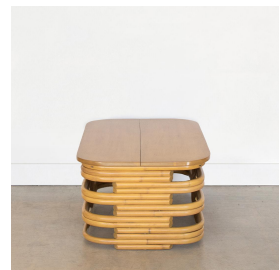

RECTANGULAR STACKED RATTAN COFFEE TABLE

\$1,350.00

SKU# VIN01009

IMAGES

DESCRIPTION

Great mid-century modern rectangular coffee table with stacked rattan base. Wood top with seam in center. Entire pieces has been newly refinished. Cool and iconic design.

*This item is available for in-store pickup in Los Angeles, CA. For a custom shipping quote, please **contact us**.

Measures 16" H x 39.75" W x 24" D

+1 (323) 438 3210

customerservice@panoplie.com

panoplie.com