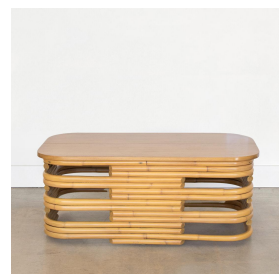

RECTANGULAR STACKED RATTAN COFFEE TABLE

\$1,350.00

SKU# VIN01009

IMAGES

DESCRIPTION

Great mid-century modern rectangular coffee table with stacked rattan base. Wood top with seam in center. Entire pieces has been newly refinished. Cool and iconic design.

*This item is available for in-store pickup in Los Angeles, CA. For a custom shipping quote, please **contact us**.

Measures 16" H x 39.75" W x 24" D

+1 (323) 438 3210

customerservice@panoplie.com

panoplie.com