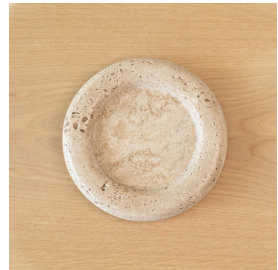

OLLIE DISH, TRAVERTINE

\$280.00

SKU# ANH0027

IMAGES

DESCRIPTION

Carved circular tray featuring a smooth lip detail in travertine. Made in India and designed by Anastasio Home.

*As this is a natural stone object, unique color and pattern variations should be embraced.