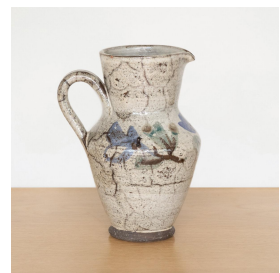

FRENCH CERAMIC PITCHER BY GUSTAVE REYNAUD

\$395.00

SKU# VIN01090

IMAGES

DESCRIPTION

Beautiful painted ceramic pitcher from France, 1950's. Curved handle and spout with hand painted flower motif in blue and grey coloring. Made by French ceramic artist Gustave Reynaud. Some small chips and wear. Measures 8.75" H x 6.5" W x 5.25" D.

Beautiful painted ceramic pitcher from France, 1950's. Curved handle and spout with hand painted flower motif in blue and grey coloring. Made by French ceramic artist Gustave Reynaud. Some small chips and wear. Measures 8.75" H x 6.5" W x 5.25" D.