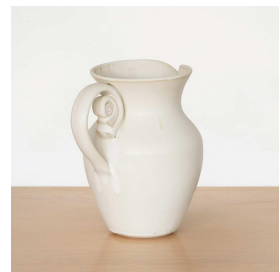

OOAK CERAMIC PITCHER

\$375.00

SKU# MPO045

IMAGES

DESCRIPTION

Beautiful ceramic pitcher with natural matte glaze. Handmade by Madeleine Pellegren. About the artist: Madeleine is a ceramic artist born and raised in Los Angeles. She makes everything by hand in her home studio in small batches. She enjoys making beautiful one of a kind objects that can be used every day.

*This is an artisan made product and variances in color, size, and texture are normal.

Measures 9" H x 8.5" W x 7" D

+1 (323) 438 3210

customerservice@panoplie.com

panoplie.com