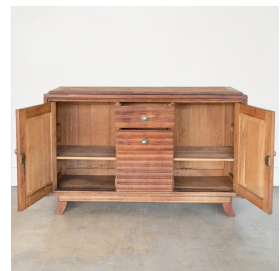

1940'S FRENCH SIDEBOARD IN THE STYLE OF CHARLES DUDOUYT

\$8,500.00

SKU# VIN01114

IMAGES

DESCRIPTION

Incredible wood sideboard in the style of Charles Dudouyt from France, 1940's. Beautiful carved wood squares on cabinet doors and chunky curved legs. Large round silver knobs add bold contrast. Cabinet doors on each end open to a single shelf for storage. Center cabinet has two small drawers on top and additional storage below. Dark wood finish shows nice grain in wood with age and patina. Includes 2 original keys.

*This item is available for in-store pickup in Los Angeles, CA. For a custom shipping quote, please **contact us**.

Measures 39.5" H x 63" W x 20.5" D.

Incredible wood sideboard in the style of Charles Dudouyt from France, 1940's.