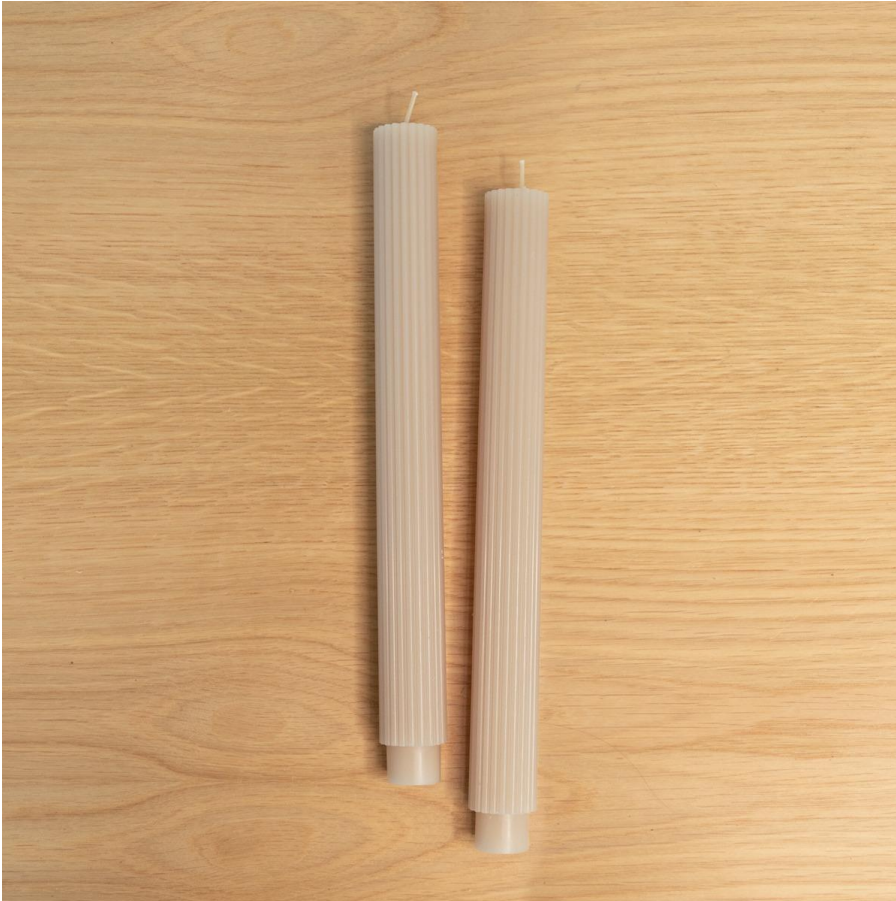

FANCY TAPER CANDLES, 10" PARCHMENT

\$33.00

SKU# FTPA10

IMAGES

DESCRIPTION

Pair of fancy taper candles hand-molded with ribbed detail. Made of paraffin wax and joined by a braided cotton wick. Please inquire about current lead time. Measures 10" tall and 7/8" base. Made in the USA by The Floral Society.