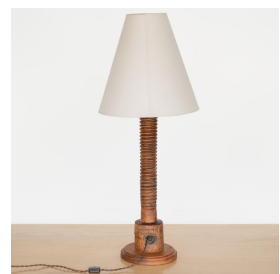

TALL FRENCH CARVED WOOD TABLE LAMP

\$1,800.00

SKU# VIN01143

IMAGES

DESCRIPTION

Tall hand carved wood table lamp from France, 1940's in the style of Charles Dudouyt. Twisted carved wood stem with wood block base and carved hole. Original wood finish showing nice age and patina. New tapered linen shade and newly re-wired.

Measures 33" H x 13.25" D (Shade) x 8" D (Base). Takes one E26 base bulb, 60 W or higher using LED.

+1 (323) 438 3210

customerservice@panoplie.com

panoplie.com