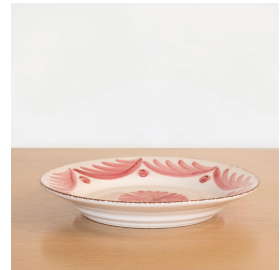

DINNER PLATE WITH PALM, PINK

\$55.00

SKU# ABI403714

IMAGES

DESCRIPTION

Beautiful off white and pink hand painted plate inspired by traditional Portuguese Talavera. Microwave and dishwasher safe. Newly made in Portugal and sold individually. Please inquire about current lead time. Measures 10.25" D