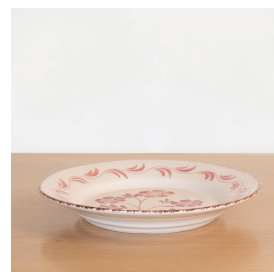

DINNER PLATE WITH FLOWERS, PINK

\$55.00

SKU# ABI403716

IMAGES

DESCRIPTION

Beautiful off white and pink hand painted plate inspired by traditional Portuguese Talavera. Microwave and dishwasher safe. Newly made in Portugal and sold individually. Please inquire about current lead time. Measures 10.25" D