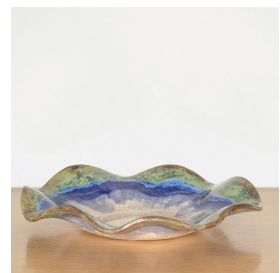

LARGE FRENCH CERAMIC WAVY BOWL

\$450.00

SKU# VIN01187

IMAGES

DESCRIPTION

Unique wavy ceramic bowl made in France, 1960's. Beautiful green and blue glaze, speckled with light brown. Measures 15" D x 2.75" H.

Unique wavy ceramic bowl made in France, 1960's. Beautiful green and blue glaze, speckled with light brown. Measures 15" D x 2.75" H.

8279 Melrose Ave Los Angeles CA 90046

+1 (323) 438 3210

customerservice@panoplie.com