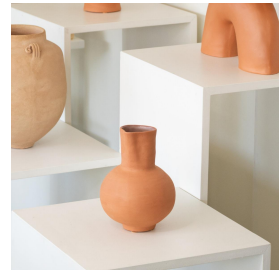

CERAMIC PITCHER, TERRACOTTA

\$315.00

SKU# MBO0012

IMAGES

DESCRIPTION

Ceramic pitcher enameled in matte white. Made by Spanish artist Marta Bonilla.

*This is an artisan made product and variances in color, size, and texture are normal.