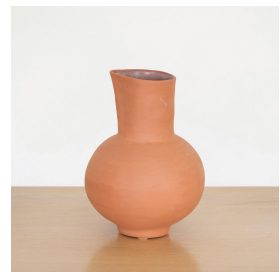

CERAMIC PITCHER, TERRACOTTA

\$315.00

SKU# MBO0012

IMAGES

DESCRIPTION

Ceramic pitcher enameled in matte white. Made by Spanish artist Marta Bonilla.

*This is an artisan made product and variances in color, size, and texture are normal.