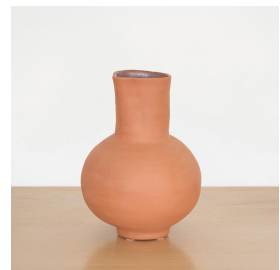

CERAMIC PITCHER, TERRACOTTA

\$315.00

SKU# MBO0012

IMAGES

DESCRIPTION

Ceramic pitcher enameled in matte white. Made by Spanish artist Marta Bonilla.

*This is an artisan made product and variances in color, size, and texture are normal.