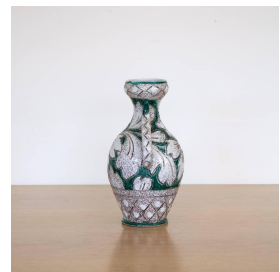

FRENCH CERAMIC AMPHORA VASE

\$475.00

SKU# VIN01285

IMAGES

DESCRIPTION

Beautiful ceramic vase from France, 1960s. Handmade amphora shape with off white glaze and painted green and brown with etched floral motif.