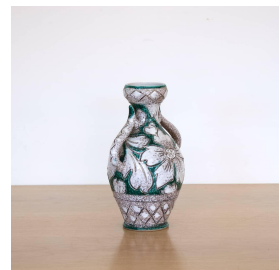

FRENCH CERAMIC AMPHORA VASE

\$475.00

SKU# VIN01285

IMAGES

DESCRIPTION

Beautiful ceramic vase from France, 1960s. Handmade amphora shape with off white glaze and painted green and brown with etched floral motif.