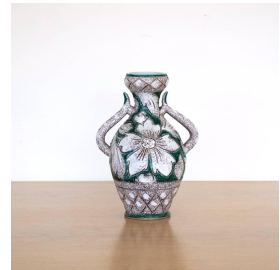

FRENCH CERAMIC AMPHORA VASE

\$475.00

SKU# VIN01285

IMAGES

DESCRIPTION

Beautiful ceramic vase from France, 1960s. Handmade amphora shape with off white glaze and painted green and brown with etched floral motif.