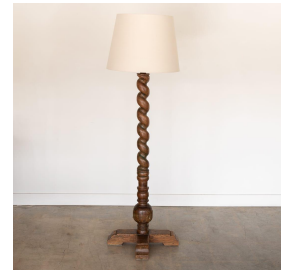

## FRENCH TWISTED WOOD FLOOR LAMP

\$2,950.00

SKU# VIN01300

### DESCRIPTION

Wonderful vintage twisted wood floor lamp from France, 1940's. Large twisted wood stem and cross base. Original finish shows wonderful age and patina. Natural cracks in wood add great character. Newly re-wired with exposed brown cloth cord running down the backside. New tapered linen drum shade with diffuser. Truly a unique piece.