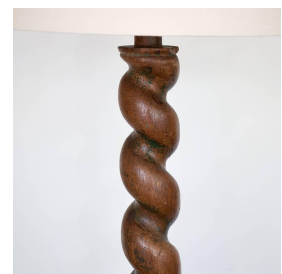

## FRENCH TWISTED WOOD FLOOR LAMP

\$2,950.00

SKU# VIN01300

### DESCRIPTION

Wonderful vintage twisted wood floor lamp from France, 1940's. Large twisted wood stem and cross base. Original finish shows wonderful age and patina. Natural cracks in wood add great character. Newly re-wired with exposed brown cloth cord running down the backside. New tapered linen drum shade with diffuser. Truly a unique piece.