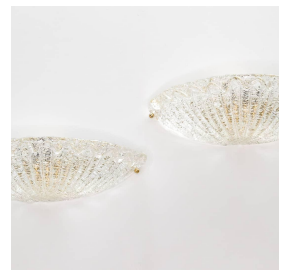

PAIR OF ITALIAN MURANO GLASS SCONCES

\$1,800.00

SKU# VIN01299

IMAGES

DESCRIPTION

Beautiful pair of Italian Murano glass sconces. Fluted wide shell shape with ribbed detailing in glass and wavy glass detailing along top wedge. Brass screws on sides to attach glass to original brass backplate. Newly re-wired with single socket in each. Stunning pair. Measures 7.25" H x 14.5" W x 7.5" D. Each takes one E12 base bulb, 25 W or higher using LED.