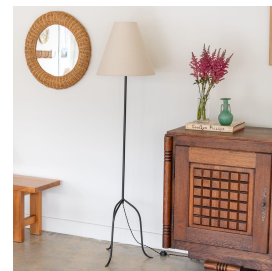

PANOPLIE IRON TRIPOD FLOOR LAMP

\$1,850.00

SKU# PALIF0010

IMAGES

DESCRIPTION

Iron tripod floor lamp with slender legs and tapered feet. New wiring and new linen shade. Sold individually and newly made by Panoplie. Please inquire for current lead time.

*This item is available for in-store pickup in Los Angeles, CA. For a custom shipping quote, please **contact us**.

Measures 66" H x 16" D. Takes an E26 standard base bulb, 60 W or higher using LED.

+1 (323) 438 3210