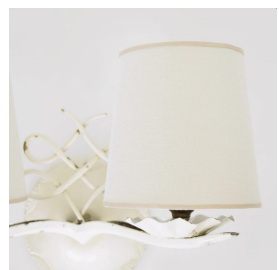

1940'S FRENCH DOUBLE ARM SCONCE

\$1,800.00

SKU# VIN01310

IMAGES

DESCRIPTION

Incredible iron two-arm sconce from France, 1940's. Creamy white painted finish showing great age, patina and chipped paint. Two arms float with scalloped cups supporting two sockets and two new linen shades with tan trim. Striking loop detail on back with original ornate backplate that measures 5" D. Newly rewired. Perfect for a bedroom or powder room. Measures 9" H x 13.25" W x 6.5" D. Takes two E12 base bulbs, 25 W or higher using LED