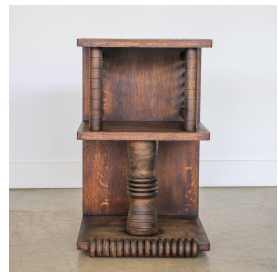

FRENCH END TABLE BY CHARLES DUDOUYT

\$2,950.00

SKU# VIN01332

IMAGES

DESCRIPTION

Beautiful carved wood end table by Charles Dudouyt from France, 1940's. Ornately carved slat and column detail with one shelf. Original finish shows great age and patina. Bold and functional piece. Perfect as a bedside or end table. Multiple available.

*This item is available for in-store pickup in Los Angeles, CA. For a custom shipping quote, please **contact us**.

Measures 25.5" H x 15.75" W x 17" D

+1 (323) 438 3210

customerservice@panoplie.com

panoplie.com