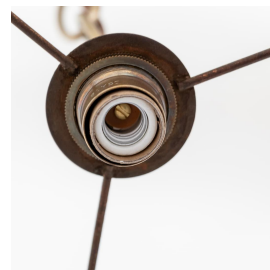

FRENCH RATTAN PENDANT LIGHT

\$1,500.00

SKU# VIN01369

IMAGES

DESCRIPTION

Circular rattan pendant light from France, 1960's. Original rattan frame with nice patina and age. Newly replaced silk shade with single bulb and new brass chain and canopy. Newly rewired with brown twisted cloth cord. Measures 15" D x 10.25" H (shade) x 32" OAH. Takes one E12 base bulb, 40 W or higher using LED.