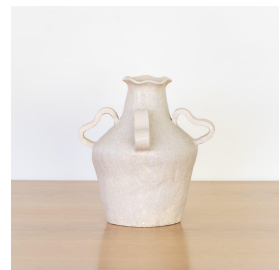

PEONY VASE

\$460.00

SKU# CLA0021

IMAGES

DESCRIPTION

Hand-built ceramic vase with petal detailing on the rim. Made in a white clay with white glaze. Made by French artist Sophie Agullo of Clandestine Ceramique, based in Spain. Her collection can be seen as a love message to the Ocean, from the wavy handles to the sandy texture. Families of vases and pieces are meant to grow and mix together.

*This is an artisan made product and variances in color, size, and texture are normal.

Measures 9.25" H x 8.5" W x 7" D

+1 (323) 438 3210

customerservice@panoplie.com

panoplie.com