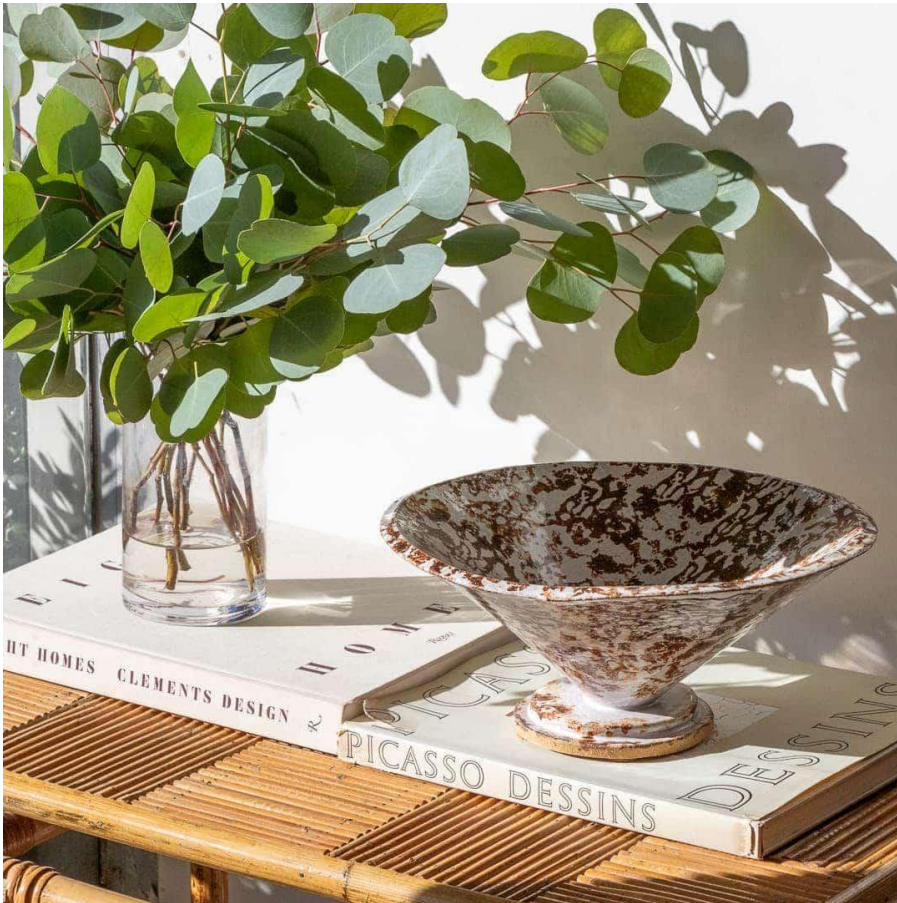

CERAMIC CONE BOWL, BROWN AND WHITE SPONGE

\$315.00

SKU# CB08

IMAGES

DESCRIPTION

Glazed stoneware cone bowl with two-step circular base. Made by Morgan Peck. About the artist: Morgan Peck is a ceramicist living in Los Angeles. Every piece is made individually by hand without the use of molds in her backyard studio. Peck's work continues in the footsteps of the studio potters that preceded her and she takes note of numerous styles, hinting at the Memphis Group, the Bauhaus, and Art Deco.