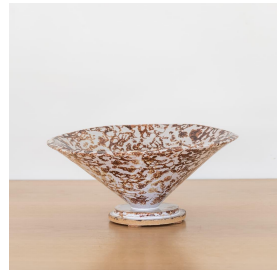

CERAMIC CONE BOWL, BROWN AND WHITE SPONGE

\$315.00

SKU# CB08

IMAGES

DESCRIPTION

Glazed stoneware cone bowl with two-step circular base. Made by Morgan Peck. About the artist: Morgan Peck is a ceramicist living in Los Angeles. Every piece is made individually by hand without the use of molds in her backyard studio. Peck's work continues in the footsteps of the studio potters that preceded her and she takes note of numerous styles, hinting at the Memphis Group, the Bauhaus, and Art Deco.

*This is an artisan made product and variances in color, size, and texture are normal.

Measures 12" D x 5.5" H

+1 (323) 438 3210

customerservice@panoplie.com

panoplie.com