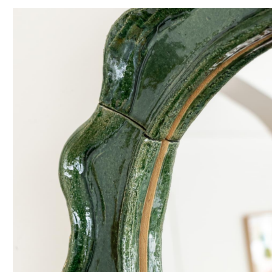

CIRCULAR CERAMIC WAVY MIRROR, GREEN

\$3,150.00

SKU# SM04

IMAGES

DESCRIPTION

Circular wall mirror with wavy ceramic frame. Handmade by Morgan Peck. Includes attached hanging wire for installation. About the artist: Morgan Peck is a ceramicist living in Los Angeles. Every piece is made individually by hand without the use of molds in her backyard studio. Peck's work continues in the footsteps of the studio potters that preceded her and she takes note of numerous styles, hinting at the Memphis Group, the Bauhaus, and Art Deco.