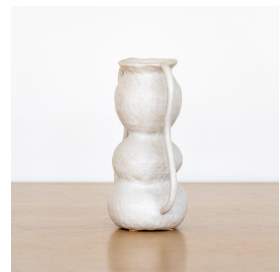

DANGO VASE, I

\$475.00

SKU# TW0042

IMAGES

DESCRIPTION

Hand built ceramic vessel by British ceramic artist Tania Whalen. Glazed interior.

*This is an artisan made product and variances in color, size, and texture are normal.