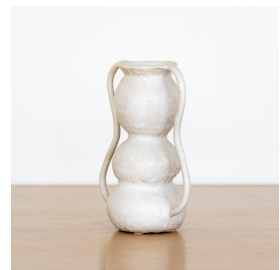

DANGO VASE, I

\$475.00

SKU# TW0042

IMAGES

DESCRIPTION

Hand built ceramic vessel by British ceramic artist Tania Whalen. Glazed interior.

*This is an artisan made product and variances in color, size, and texture are normal.