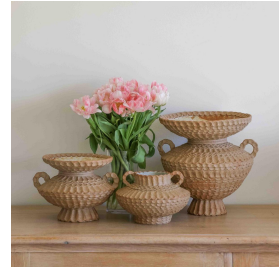

AMPHITRITE VASE, SMALL GLAZED

\$325.00

SKU# CS0042

IMAGES

DESCRIPTION

Unique hand-built vessel in dark brown textured clay made by ceramic artist Courtney Gertler of Cour Studio. Cour Studio is the work of Venice based ceramicist Courtney Gertler. The focus of Cour Studio is to design and create pieces that bring joy to everyday activities, through playful and functional design.

*This is an artisan made product and variances in color, size, and texture are normal.

Measures 7.5" H x 9.25" W x 9.75" D

8279 Melrose Ave Los Angeles CA 90046

+1 (323) 438 3210

customerservice@panoplie.com