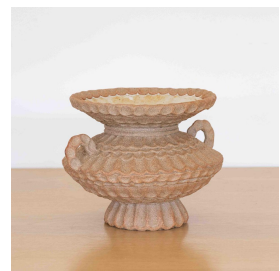

AMPHITRITE VASE, SMALL GLAZED

\$325.00

SKU# CS0042

IMAGES

DESCRIPTION

Unique hand-built vessel in dark brown textured clay made by ceramic artist Courtney Gertler of Cour Studio. Cour Studio is the work of Venice based ceramicist Courtney Gertler. The focus of Cour Studio is to design and create pieces that bring joy to everyday activities, through playful and functional design.

*This is an artisan made product and variances in color, size, and texture are normal.

Measures 7.5" H x 9.25" W x 9.75" D

8279 Melrose Ave Los Angeles CA 90046

+1 (323) 438 3210

customerservice@panoplie.com