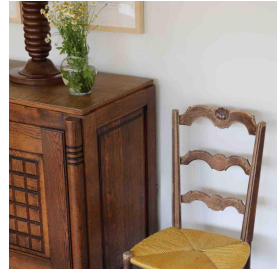

### DESCRIPTION

Beautiful carved wood chair from France, 1940s. Intricate carved wood legs and wood frame with lovely sea shell detail. Original woven rush seat and original wood finish shows nice age and patina. Chair is missing a lower side spindle, does not affect structure. Perfect as a desk or side chair.