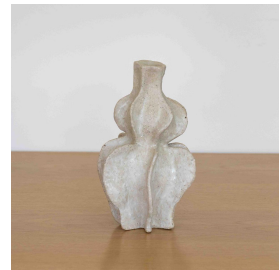

LILITH AUX AILES

\$575.00

SKU# LMC0004

IMAGES

DESCRIPTION

Glazed sculptural vase by Lucia Mondadori Ceramiques. Lucia Mondadori is a Brazilian ceramic artist based in Paris. Her sculptural work explores the aesthetic interplay between the organic and the symbolic. In her work, she investigates and celebrates our relationship to the senses and to femininity, whether experienced or observed, and weaves her themes into unique pieces that strive to combine the useful, the beautiful and the sacred.

*This is an artisan made product and variances in color, size, and texture are normal.

Measures 9"H x 6.5" D

8279 Melrose Ave Los Angeles CA 90046

+1 (323) 438 3210

customerservice@panoplie.com

panoplie.com