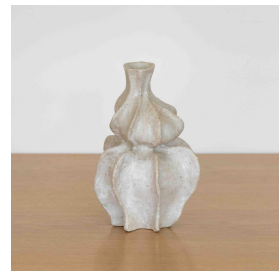

LILITH AUX AILES

\$575.00

SKU# LMC0004

IMAGES

DESCRIPTION

Glazed sculptural vase by Lucia Mondadori Ceramiques. Lucia Mondadori is a Brazilian ceramic artist based in Paris. Her sculptural work explores the aesthetic interplay between the organic and the symbolic. In her work, she investigates and celebrates our relationship to the senses and to femininity, whether experienced or observed, and weaves her themes into unique pieces that strive to combine the useful, the beautiful and the sacred.

*This is an artisan made product and variances in color, size, and texture are normal.

Measures 9"H x 6.5" D

8279 Melrose Ave Los Angeles CA 90046

+1 (323) 438 3210

customerservice@panoplie.com

panoplie.com