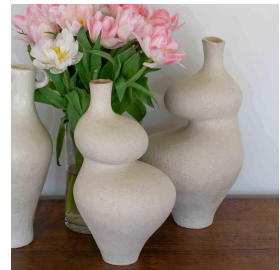

LILITH VESSEL, LARGE

\$950.00

SKU# LMC0005

IMAGES

DESCRIPTION

Textured sculptural vase by Lucia Mondadori Ceramiques. Lucia Mondadori is a Brazilian ceramic artist based in Paris. Her sculptural work explores the aesthetic interplay between the organic and the symbolic. In her work, she investigates and celebrates our relationship to the senses and to femininity, whether experienced or observed, and weaves her themes into unique pieces that strive to combine the useful, the beautiful and the sacred.