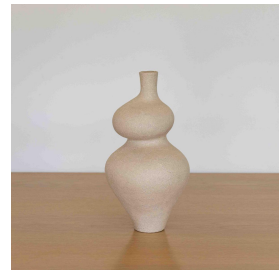

LILITH VESSEL, MEDIUM

\$600.00

SKU# LMC0006

IMAGES

DESCRIPTION

Textured sculptural vase by Lucia Mondadori Ceramiques. Lucia Mondadori is a Brazilian ceramic artist based in Paris. Her sculptural work explores the aesthetic interplay between the organic and the symbolic. In her work, she investigates and celebrates our relationship to the senses and to femininity, whether experienced or observed, and weaves her themes into unique pieces that strive to combine the useful, the beautiful and the sacred.

*This is an artisan made product and variances in color, size, and texture are normal.

Measures 11.75" H x 6.5" W x 6.25" D

8279 Melrose Ave Los Angeles CA 90046

+1 (323) 438 3210

customerservice@panoplie.com