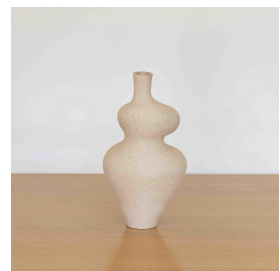

LILITH VESSEL, MEDIUM

\$600.00

SKU# LMC0006

IMAGES

DESCRIPTION

Textured sculptural vase by Lucia Mondadori Ceramiques. Lucia Mondadori is a Brazilian ceramic artist based in Paris. Her sculptural work explores the aesthetic interplay between the organic and the symbolic. In her work, she investigates and celebrates our relationship to the senses and to femininity, whether experienced or observed, and weaves her themes into unique pieces that strive to combine the useful, the beautiful and the sacred.

*This is an artisan made product and variances in color, size, and texture are normal.

Measures 11.75" H x 6.5" W x 6.25" D

8279 Melrose Ave Los Angeles CA 90046

+1 (323) 438 3210

customerservice@panoplie.com