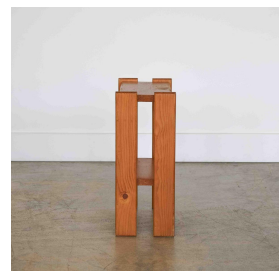

PETITE FRENCH ELM SIDE TABLE

\$375.00

SKU# VIN01451

IMAGES

DESCRIPTION

Vintage petite elm wood side table from France, 1970's. Rectangular top with four legs and lower shelf. Original finish shows great age and patina. Perfect drink table next to a chair or sofa.

Measures 17" H x 13.5" W x 6.75" D

8279 Melrose Ave Los Angeles CA 90046

+1 (323) 438 3210

customerservice@panoplie.com

panoplie.com