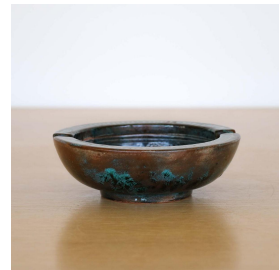

FRENCH CERAMIC BIRD ASHTRAY

\$325.00

SKU# VIN01461

IMAGES

DESCRIPTION

Wonderful painted ceramic ashtray from France, 1950's. Circular dish with small notches and green etched bird design on interior of bowl. Shades of dark brown and green glaze. Perfect as a catch-all or decorative piece. Signed underside. Measures 6" D x 2" H