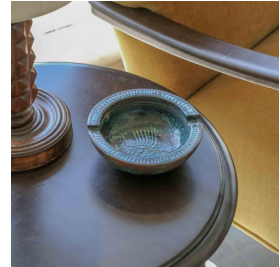

FRENCH CERAMIC BIRD ASHTRAY

\$325.00

SKU# VIN01461

IMAGES

DESCRIPTION

Wonderful painted ceramic ashtray from France, 1950's. Circular dish with small notches and green etched bird design on interior of bowl. Shades of dark brown and green glaze. Perfect as a catch-all or decorative piece. Signed underside. Measures 6" D x 2" H