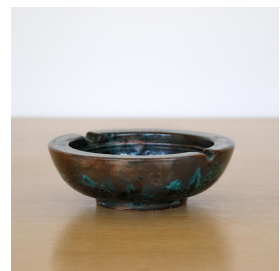

FRENCH CERAMIC BIRD ASHTRAY

\$325.00

SKU# VIN01461

IMAGES

DESCRIPTION

Wonderful painted ceramic ashtray from France, 1950's. Circular dish with small notches and green etched bird design on interior of bowl. Shades of dark brown and green glaze. Perfect as a catch-all or decorative piece. Signed underside. Measures 6" D x 2" H