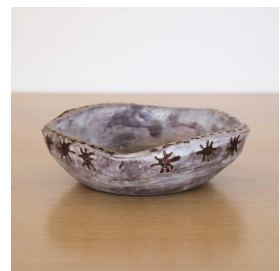

FRENCH CERAMIC VIDE POCHE

\$325.00

SKU# VIN01462

IMAGES

DESCRIPTION

Unique vintage brown and grey ceramic vide poche with geometric etching from France, 1950's. Great as a catch-all or accent piece. Signed on underside.