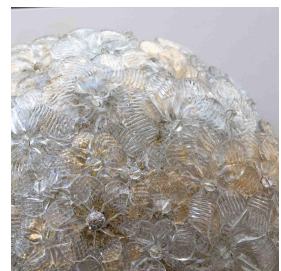

BAROVIER GLASS FLOWER FLUSH MOUNT

\$2,200.00

SKU# VIN01468

IMAGES

DESCRIPTION

Stunning Barovier glass flower flush mount from Italy, 1960s. Round dome form covered in overlapping ornate clear glass flowers with gold inclusions. Each flower individually attached. Original gold-painted metal mesh frame and backplate with three candelabra base sockets and newly rewired. Takes three E12 base bulbs, 25 W or higher using LED. Measures 13" D x 6" H