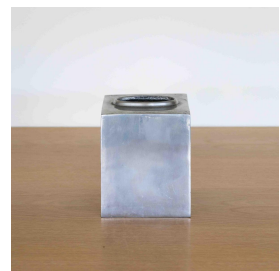

MID CENTURY ALUMINUM TISSUE BOX

\$115.00

SKU# VIN01469

IMAGES

DESCRIPTION

Great mid-century heavy aluminum tissue box. Finish shows nice age and patina.
Measures 6.25" H x 5" W x 5" D

8279 Melrose Ave Los Angeles CA 90046