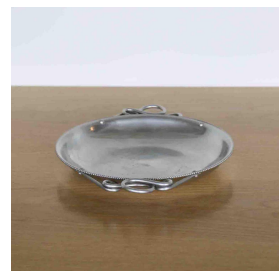

ALUMINUM LOOP TRAY

\$75.00

SKU# VIN01470

IMAGES

DESCRIPTION

Unique aluminum mid-century vide poche. Handmade piece with twisted loop handle detail. Original finish shows nice age and patina. Perfect as a decorative object or catchall.

Measures 12" W x 9.25" D x 1.25" H

8279 Melrose Ave Los Angeles CA 90046

+1 (323) 438 3210

customerservice@panoplie.com

panoplie.com