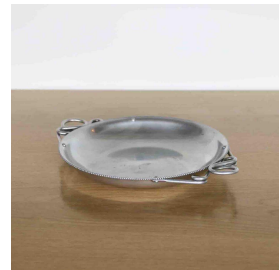

ALUMINUM LOOP TRAY

\$75.00

SKU# VIN01470

IMAGES

DESCRIPTION

Unique aluminum mid-century vide poche. Handmade piece with twisted loop handle detail. Original finish shows nice age and patina. Perfect as a decorative object or catchall.

Measures 12" W x 9.25" D x 1.25" H

8279 Melrose Ave Los Angeles CA 90046

+1 (323) 438 3210

customerservice@panoplie.com

panoplie.com