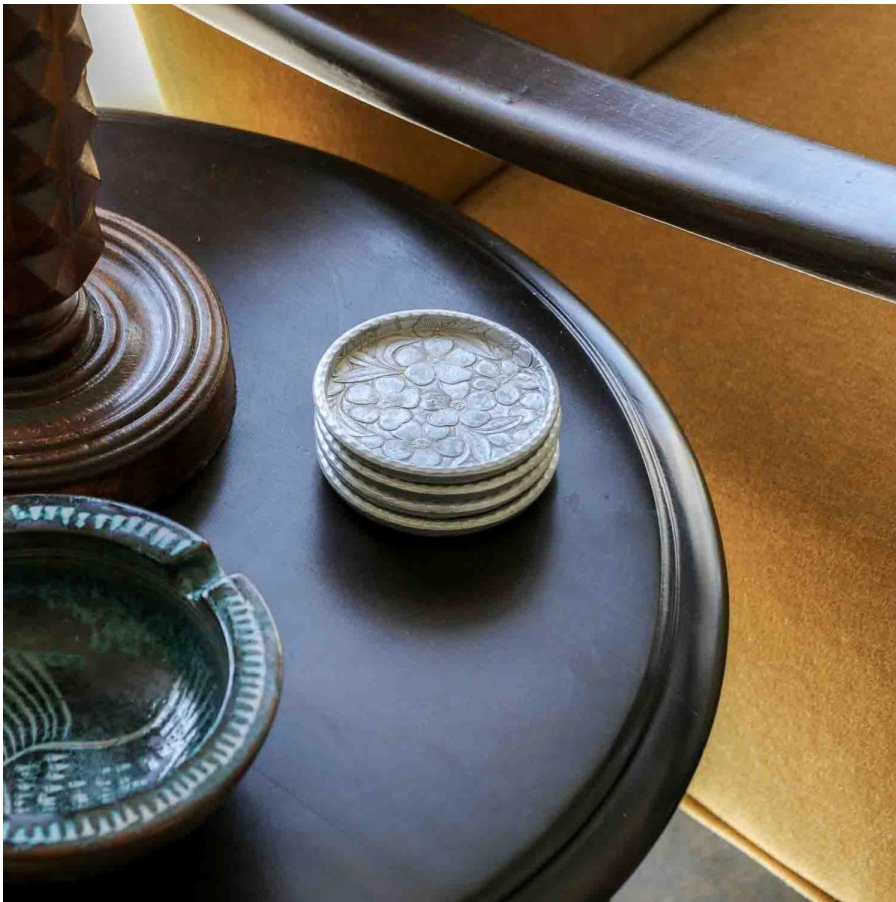

FORGED ALUMINUM FLORAL COASTERS, SET OF 4

\$45.00

SKU# VIN01454

IMAGES

DESCRIPTION

Beautiful set of 4 floral aluminum coasters from the 1950's, USA. Heavy, hand-forged coasters with classic dogwood flower design. Original finish shows great age and patina. Perfect as coasters or decorative objects. Stamped on underside. Measures 3.25" D