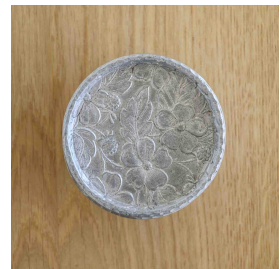

FORGED ALUMINUM FLORAL COASTERS, SET OF 6

\$55.00

SKU# VIN01455

IMAGES

DESCRIPTION

Beautiful set of 6 floral aluminum coasters from the 1950's, USA. Heavy, hand-forged coasters with classic dogwood flower design. Original finish shows great age and patina. Perfect as coasters or decorative objects. Stamped on underside. Measures 3.25" D