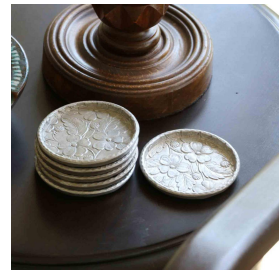

FORGED ALUMINUM FLORAL COASTERS, SET OF 6

\$55.00

SKU# VIN01455

IMAGES

DESCRIPTION

Beautiful set of 6 floral aluminum coasters from the 1950's, USA. Heavy, hand-forged coasters with classic dogwood flower design. Original finish shows great age and patina. Perfect as coasters or decorative objects. Stamped on underside. Measures 3.25" D