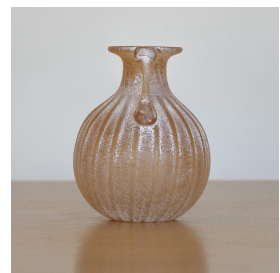

SCAVO GLASS AMPHORA VASE - ON HOLD

\$495.00

SKU# VIN01484

IMAGES

DESCRIPTION

Beautiful vintage Italian Scavo vase made of frosted creamy ivory glass. Amphora shape with small glass handles. Measures 6.5" H x 5.5" D