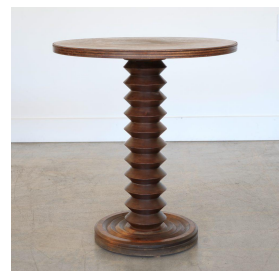

FRENCH WOOD SIDE TABLE BY CHARLES DUDOUYT

\$2,500.00

SKU# VIN01483

IMAGES

DESCRIPTION

Great carved wood table by Charles Dudouyt, made in France, 1940's. Thick carved wood stem with circular top and base. Original finish shows great age and patina. Perfect between two chairs.

\*This item is available for in-store pickup in Los Angeles, CA. For a custom shipping quote, please **contact us**.

Measures 21.75" H x 19.25" D

8279 Melrose Ave Los Angeles CA 90046

+1 (323) 438 3210

customerservice@panoplie.com