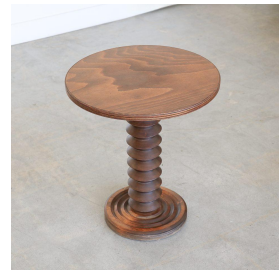

FRENCH WOOD SIDE TABLE BY CHARLES DUDOUYT

\$2,500.00

SKU# VIN01483

IMAGES

DESCRIPTION

Great carved wood table by Charles Dudouyt, made in France, 1940's. Thick carved wood stem with circular top and base. Original finish shows great age and patina. Perfect between two chairs.

\*This item is available for in-store pickup in Los Angeles, CA. For a custom shipping quote, please **contact us**.

Measures 21.75" H x 19.25" D

8279 Melrose Ave Los Angeles CA 90046

+1 (323) 438 3210

customerservice@panoplie.com