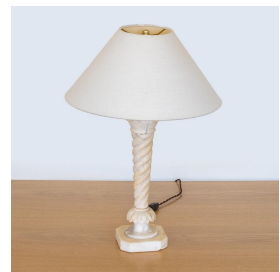

FRENCH CARVED ALABASTER LAMP

\$1,500.00

SKU# VIN01499

IMAGES

DESCRIPTION

Incredible carved alabaster table lamp from France, 1950's. Unique twisted shape with carved base and beautiful carved leaf detail. One leaf chipped, see photos. Newly re-wired with a new linen shade.