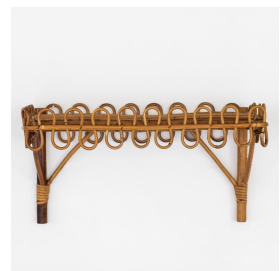

1960'S ITALIAN RATTAN WALL CONSOLE

\$1,100.00

SKU# VIN01512

IMAGES

DESCRIPTION

Unique vintage rattan wall console from Italy, 1960's. Rectangular shelf with rattan slats with lovely loop detail around edge. Original rattan shows nice age and patina. Beautiful and functional piece. Perfect for an entryway or powder room. Measures 17.25" W x 9.5" H x 9" D